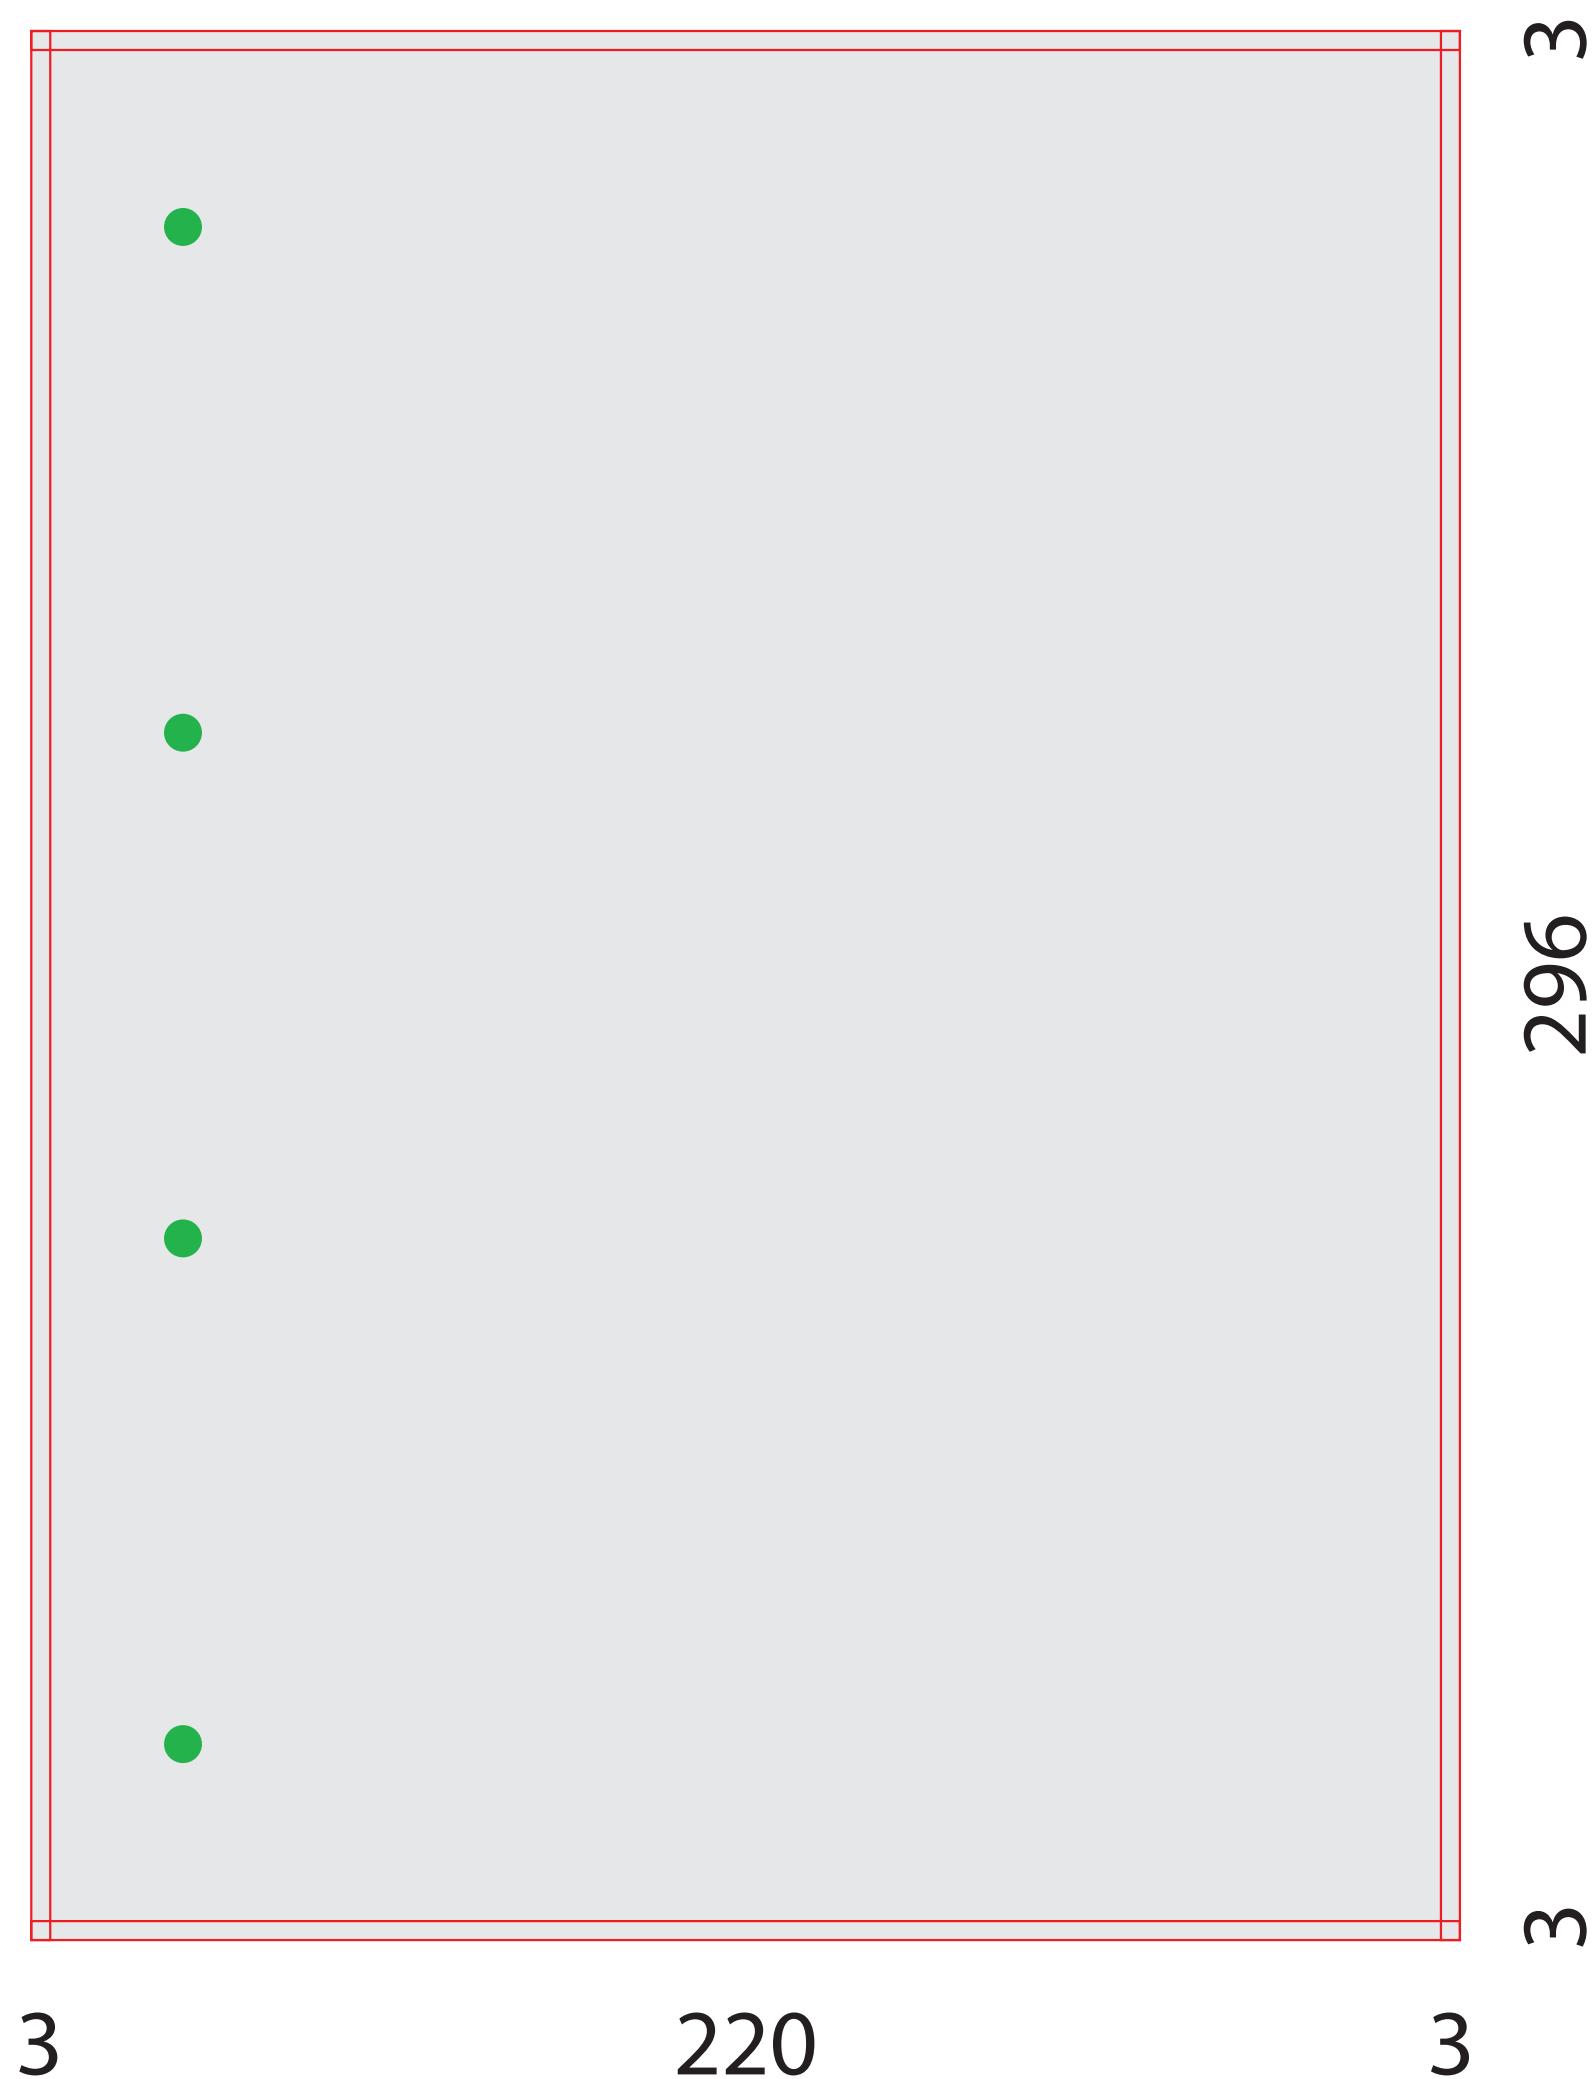

## Drawing and dimensions for the cover of college notepads A4

Trim box is 220 x 296 mm  
add 3 mm bleed around - total dimensions is 226 x 302 mm

**In the cover sheet, 4 holes are drilled in the final block  
(marked in green in the drawing - must not be part of the graphics)**

## Drawing and dimensions for the cover of college notepads A5

Trim box is 158 x 210 mm  
add 3 mm bleed around - total dimensions is 164 x 216 mm