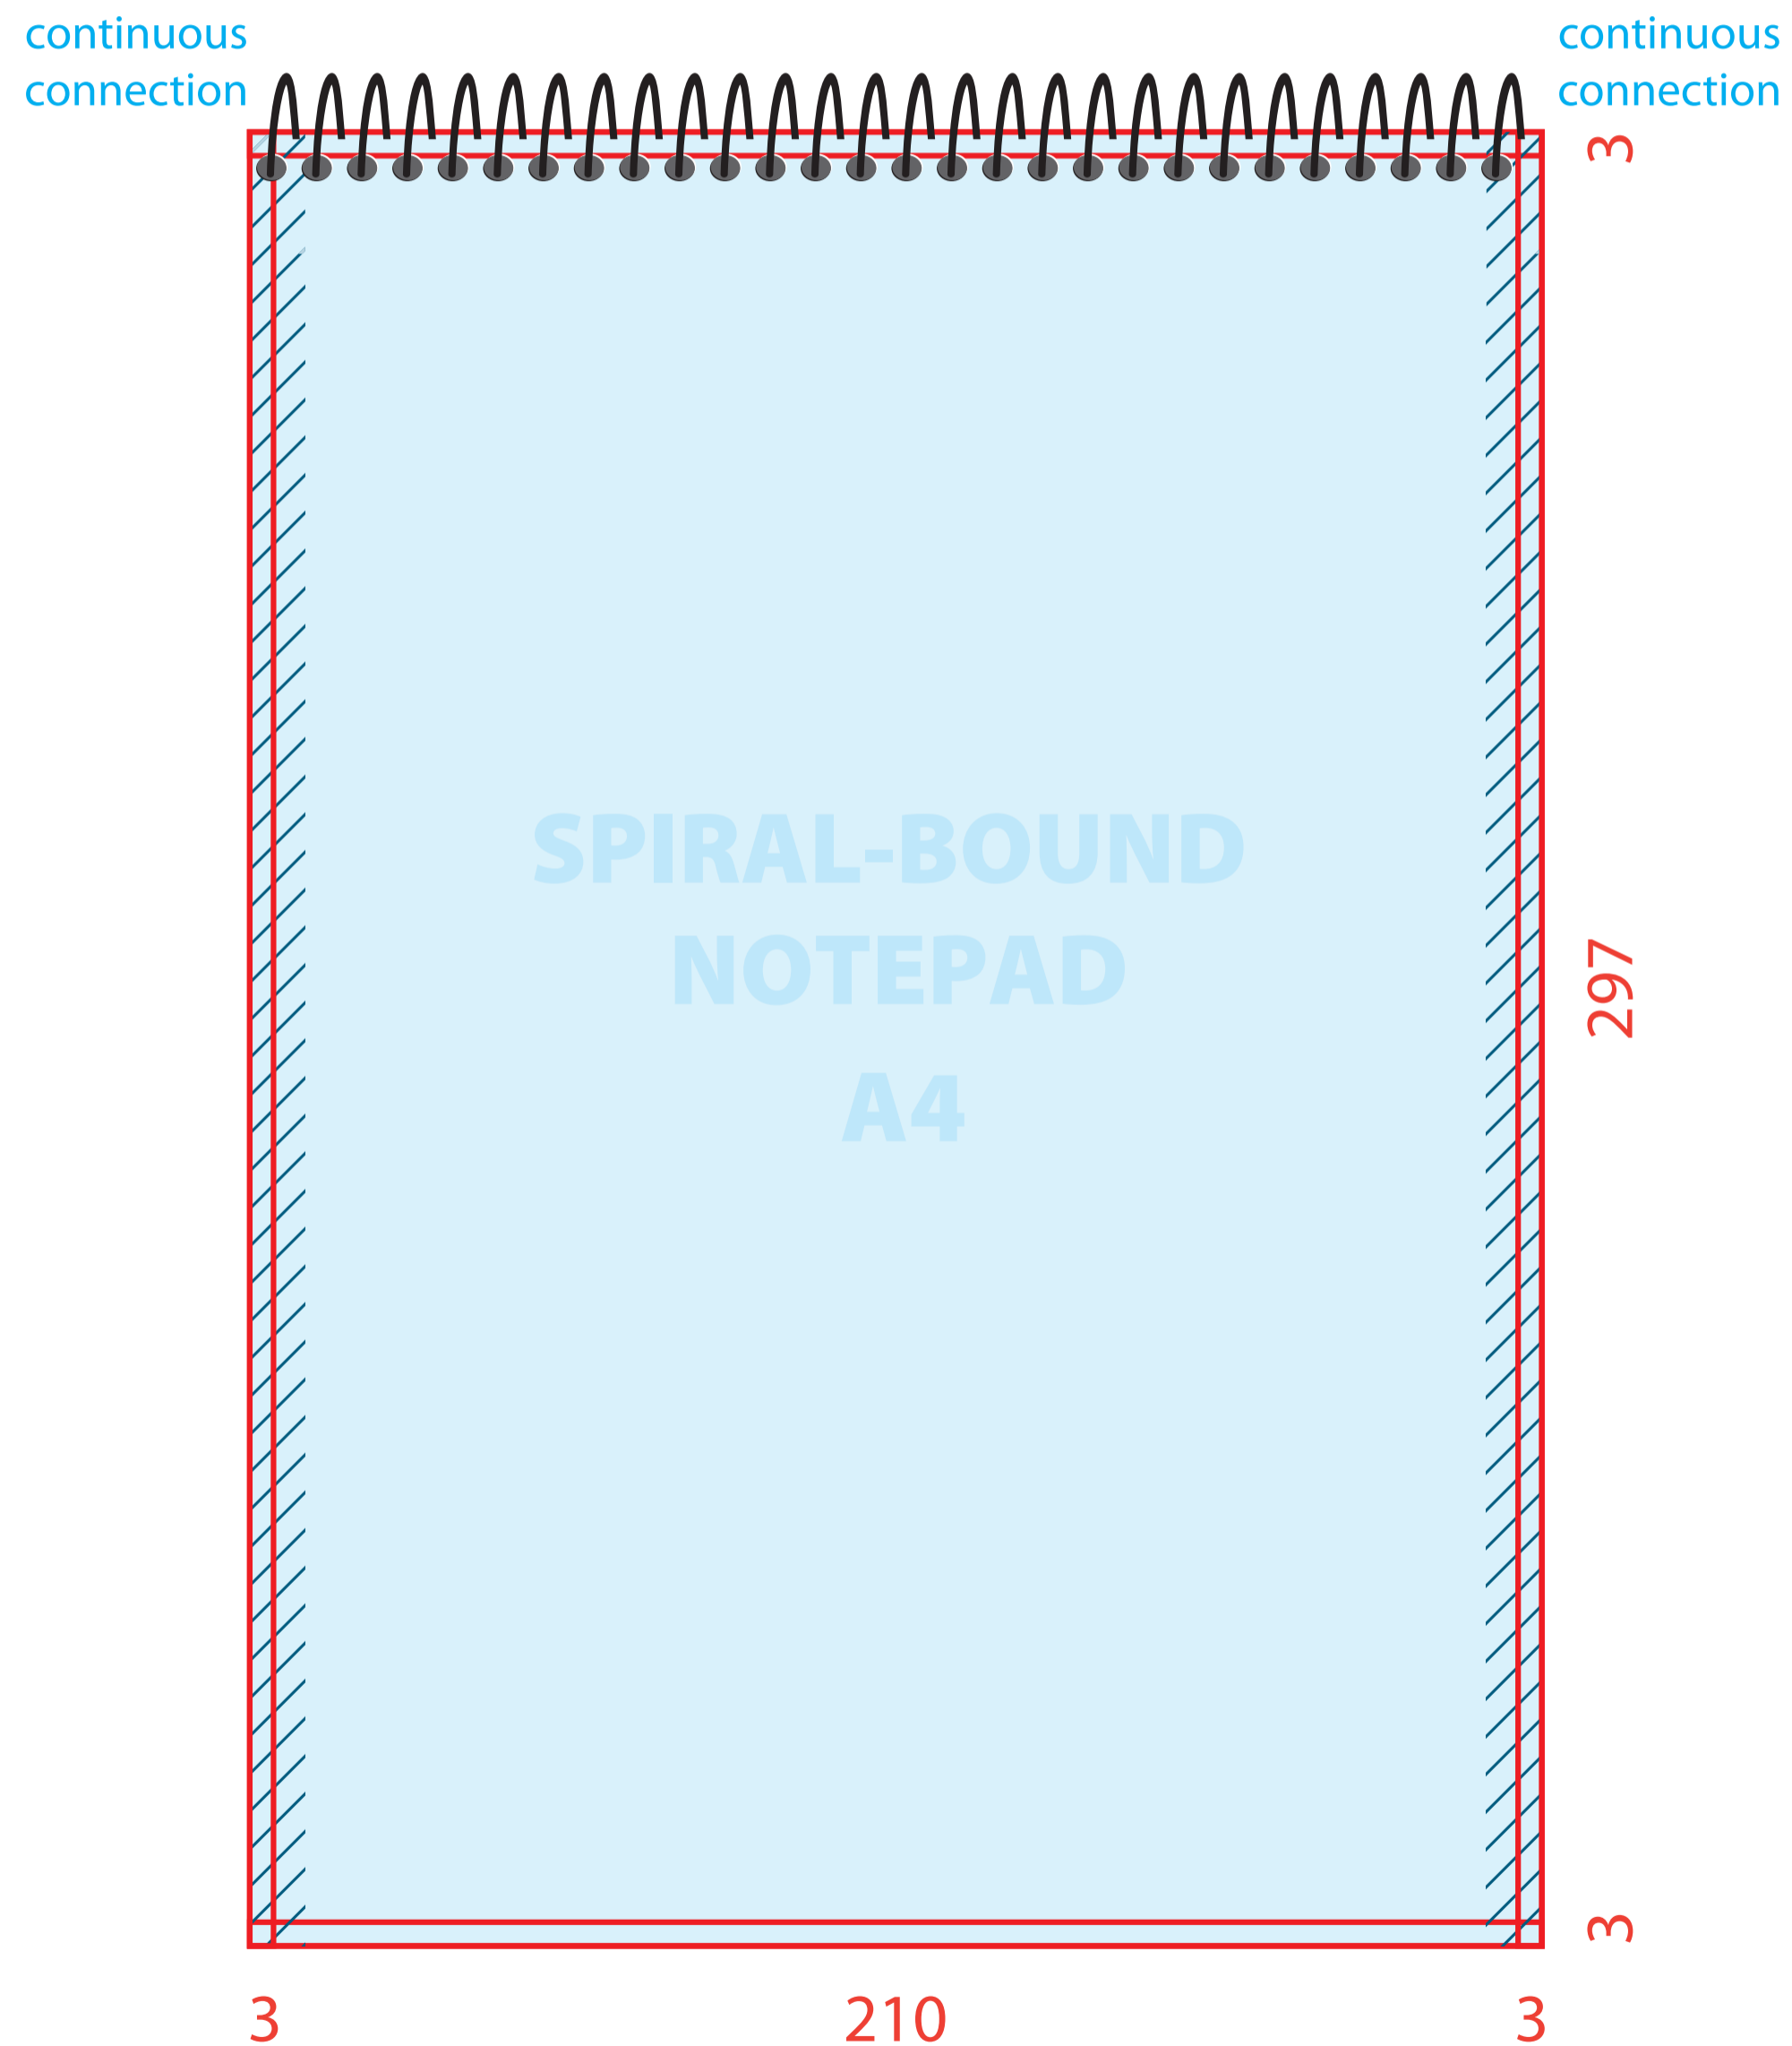

# Drawing and dimensions for the cover of spiral-bound notepads A4

Trim box is 210 x 297 mm  
add 3 mm bleed round - total dimensions is 216 x 303 mm

# Drawing and dimensions for the cover of spiral-bound notepads A5

Trim box is 148x 210 mm  
add 3 mm bleed around - total dimensions is 154x 216mm

## Drawing and dimensions for the cover of spiral-bound notepads A6

Trim box is 105 x 148 mm  
add 3 mm bleed around - total dimensions is 111 x 154 mm

# Example of graphics connection

If a frame is used, its thickness must be set to 8 mm!