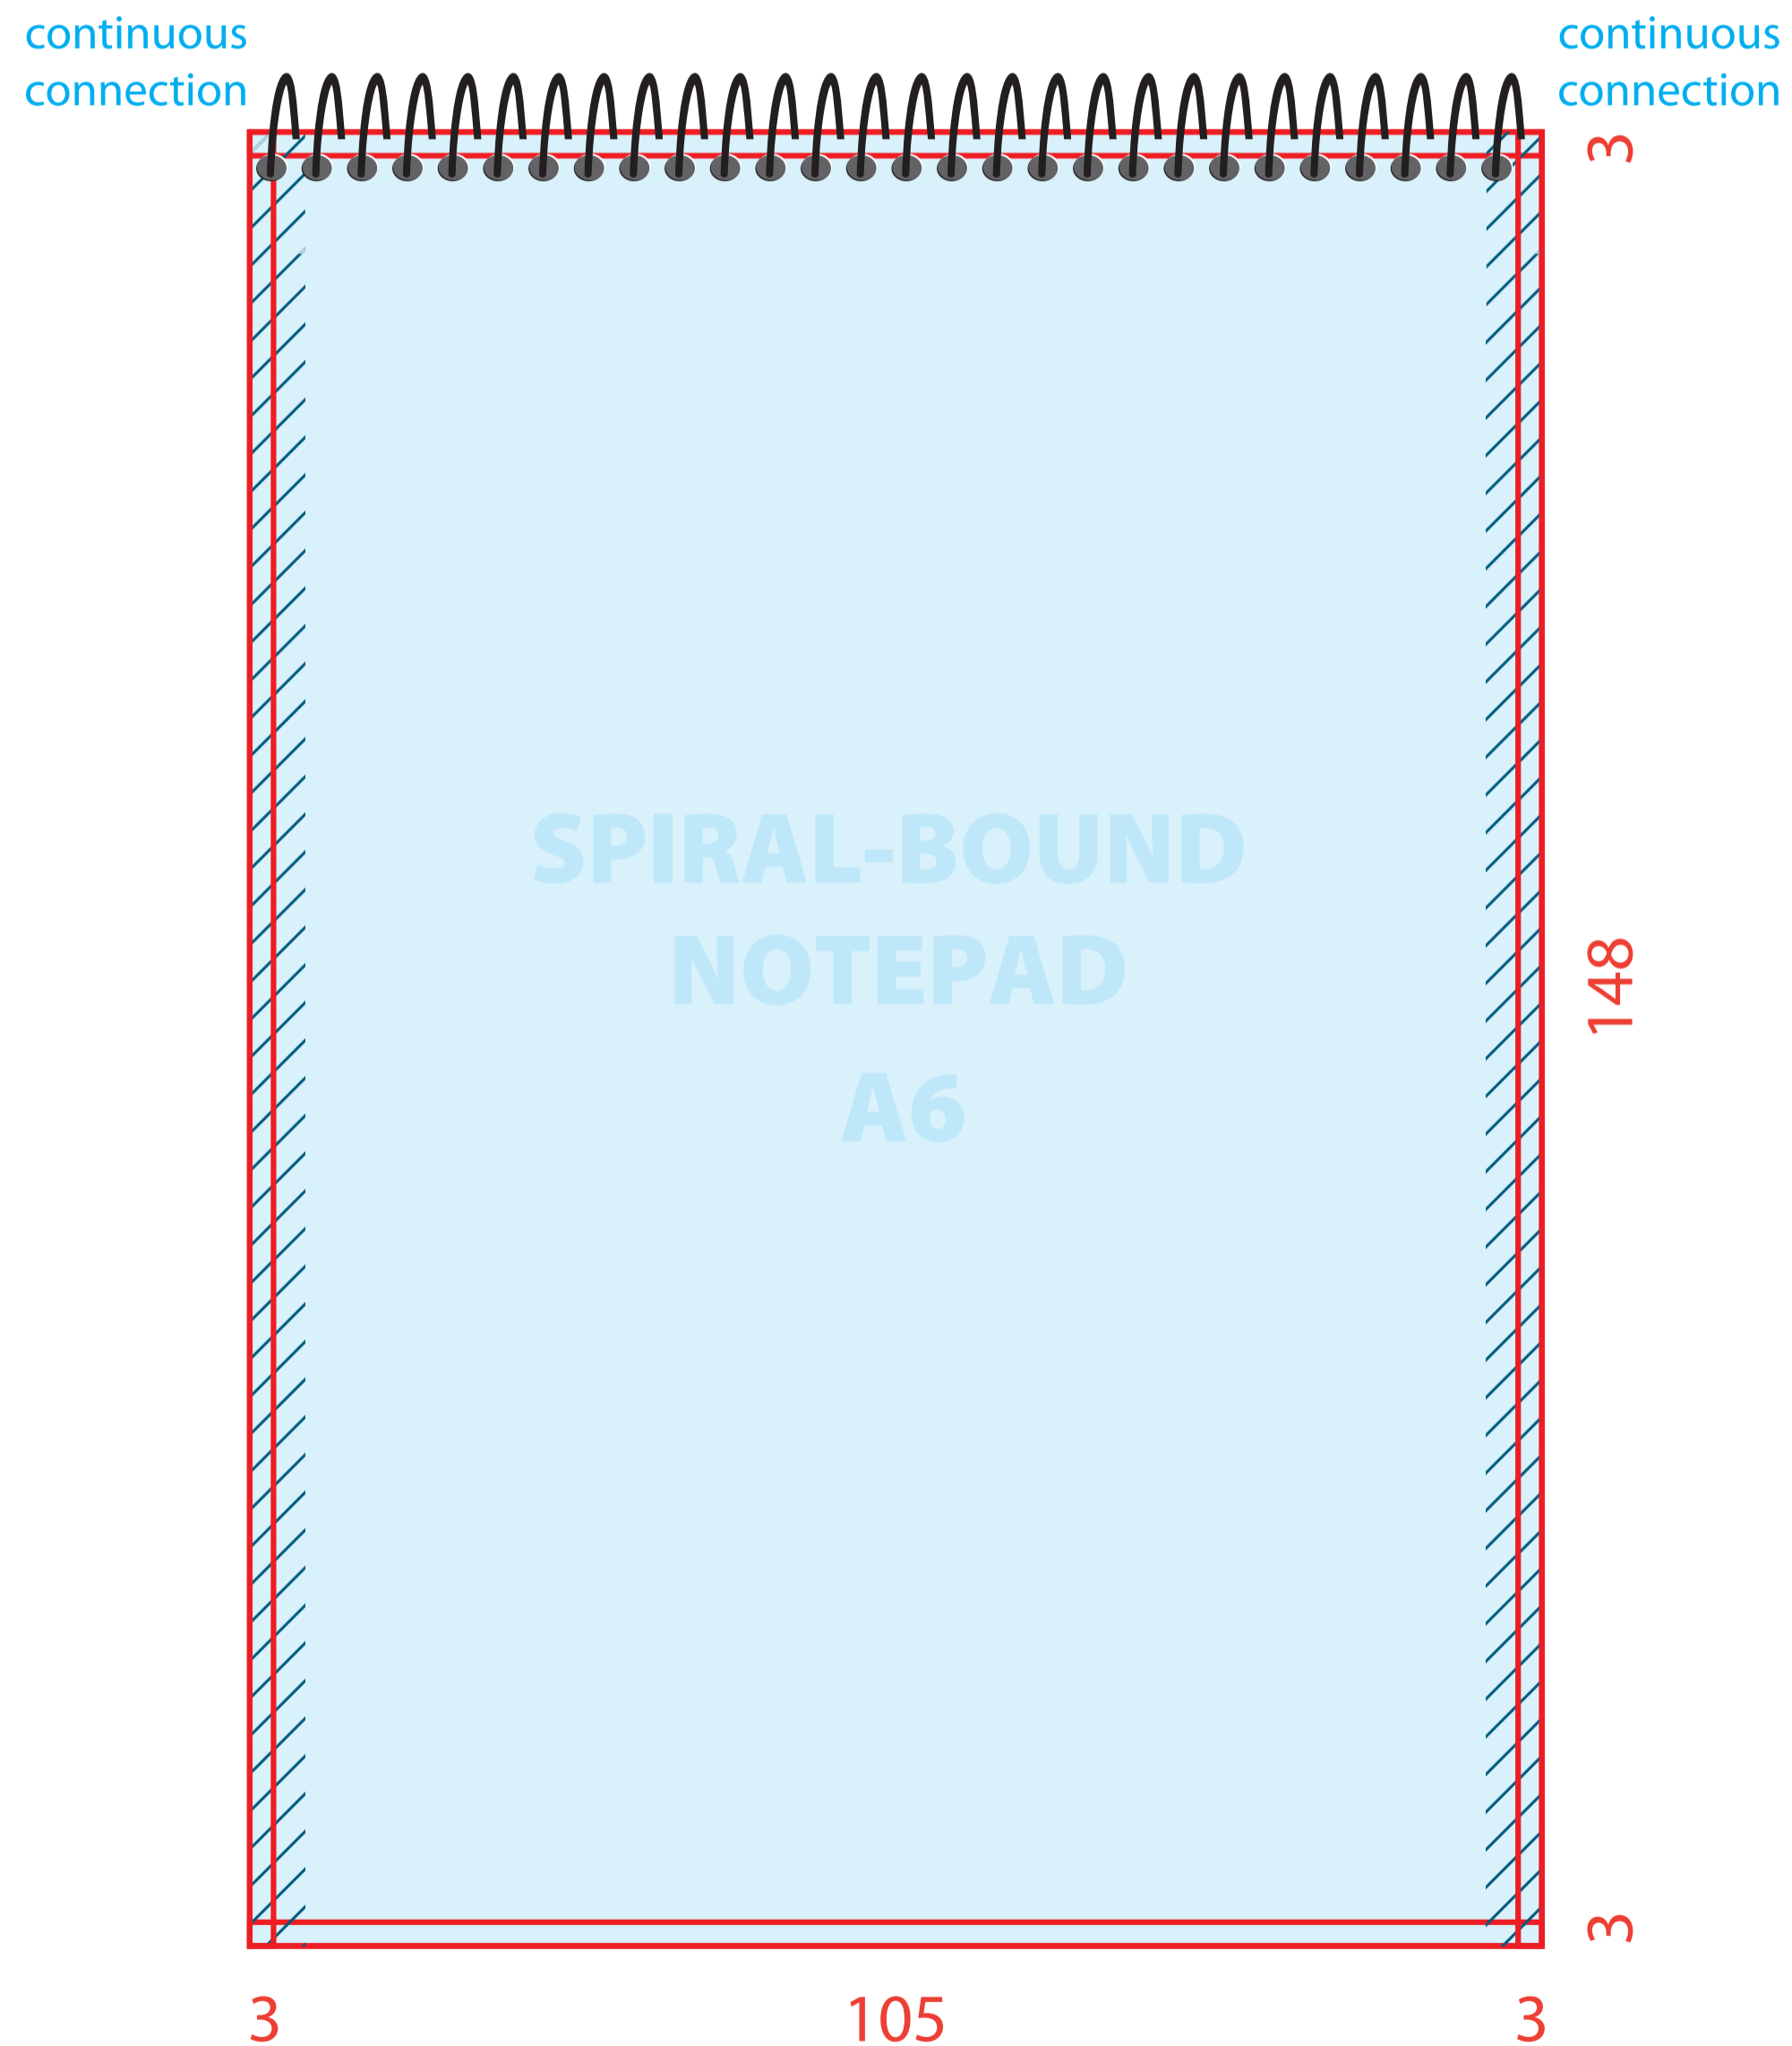

# Drawing and dimensions for the cover of spiral-bound notepads A4

Trim box is 210 x 297 mm  
add 3 mm bleed round - total dimensions is 216 x 303 mm

# Drawing and dimensions for the cover of spiral-bound notepads A5

Trim box is 148x 210 mm  
add 3 mm bleed around - total dimensions is 154x 216mm

## Drawing and dimensions for the cover of spiral-bound notepads A6

Trim box is 105 x 148 mm  
add 3 mm bleed around - total dimensions is 111 x 154 mm

# Example of graphics connection

If a frame is used, its thickness must be set to 8 mm!