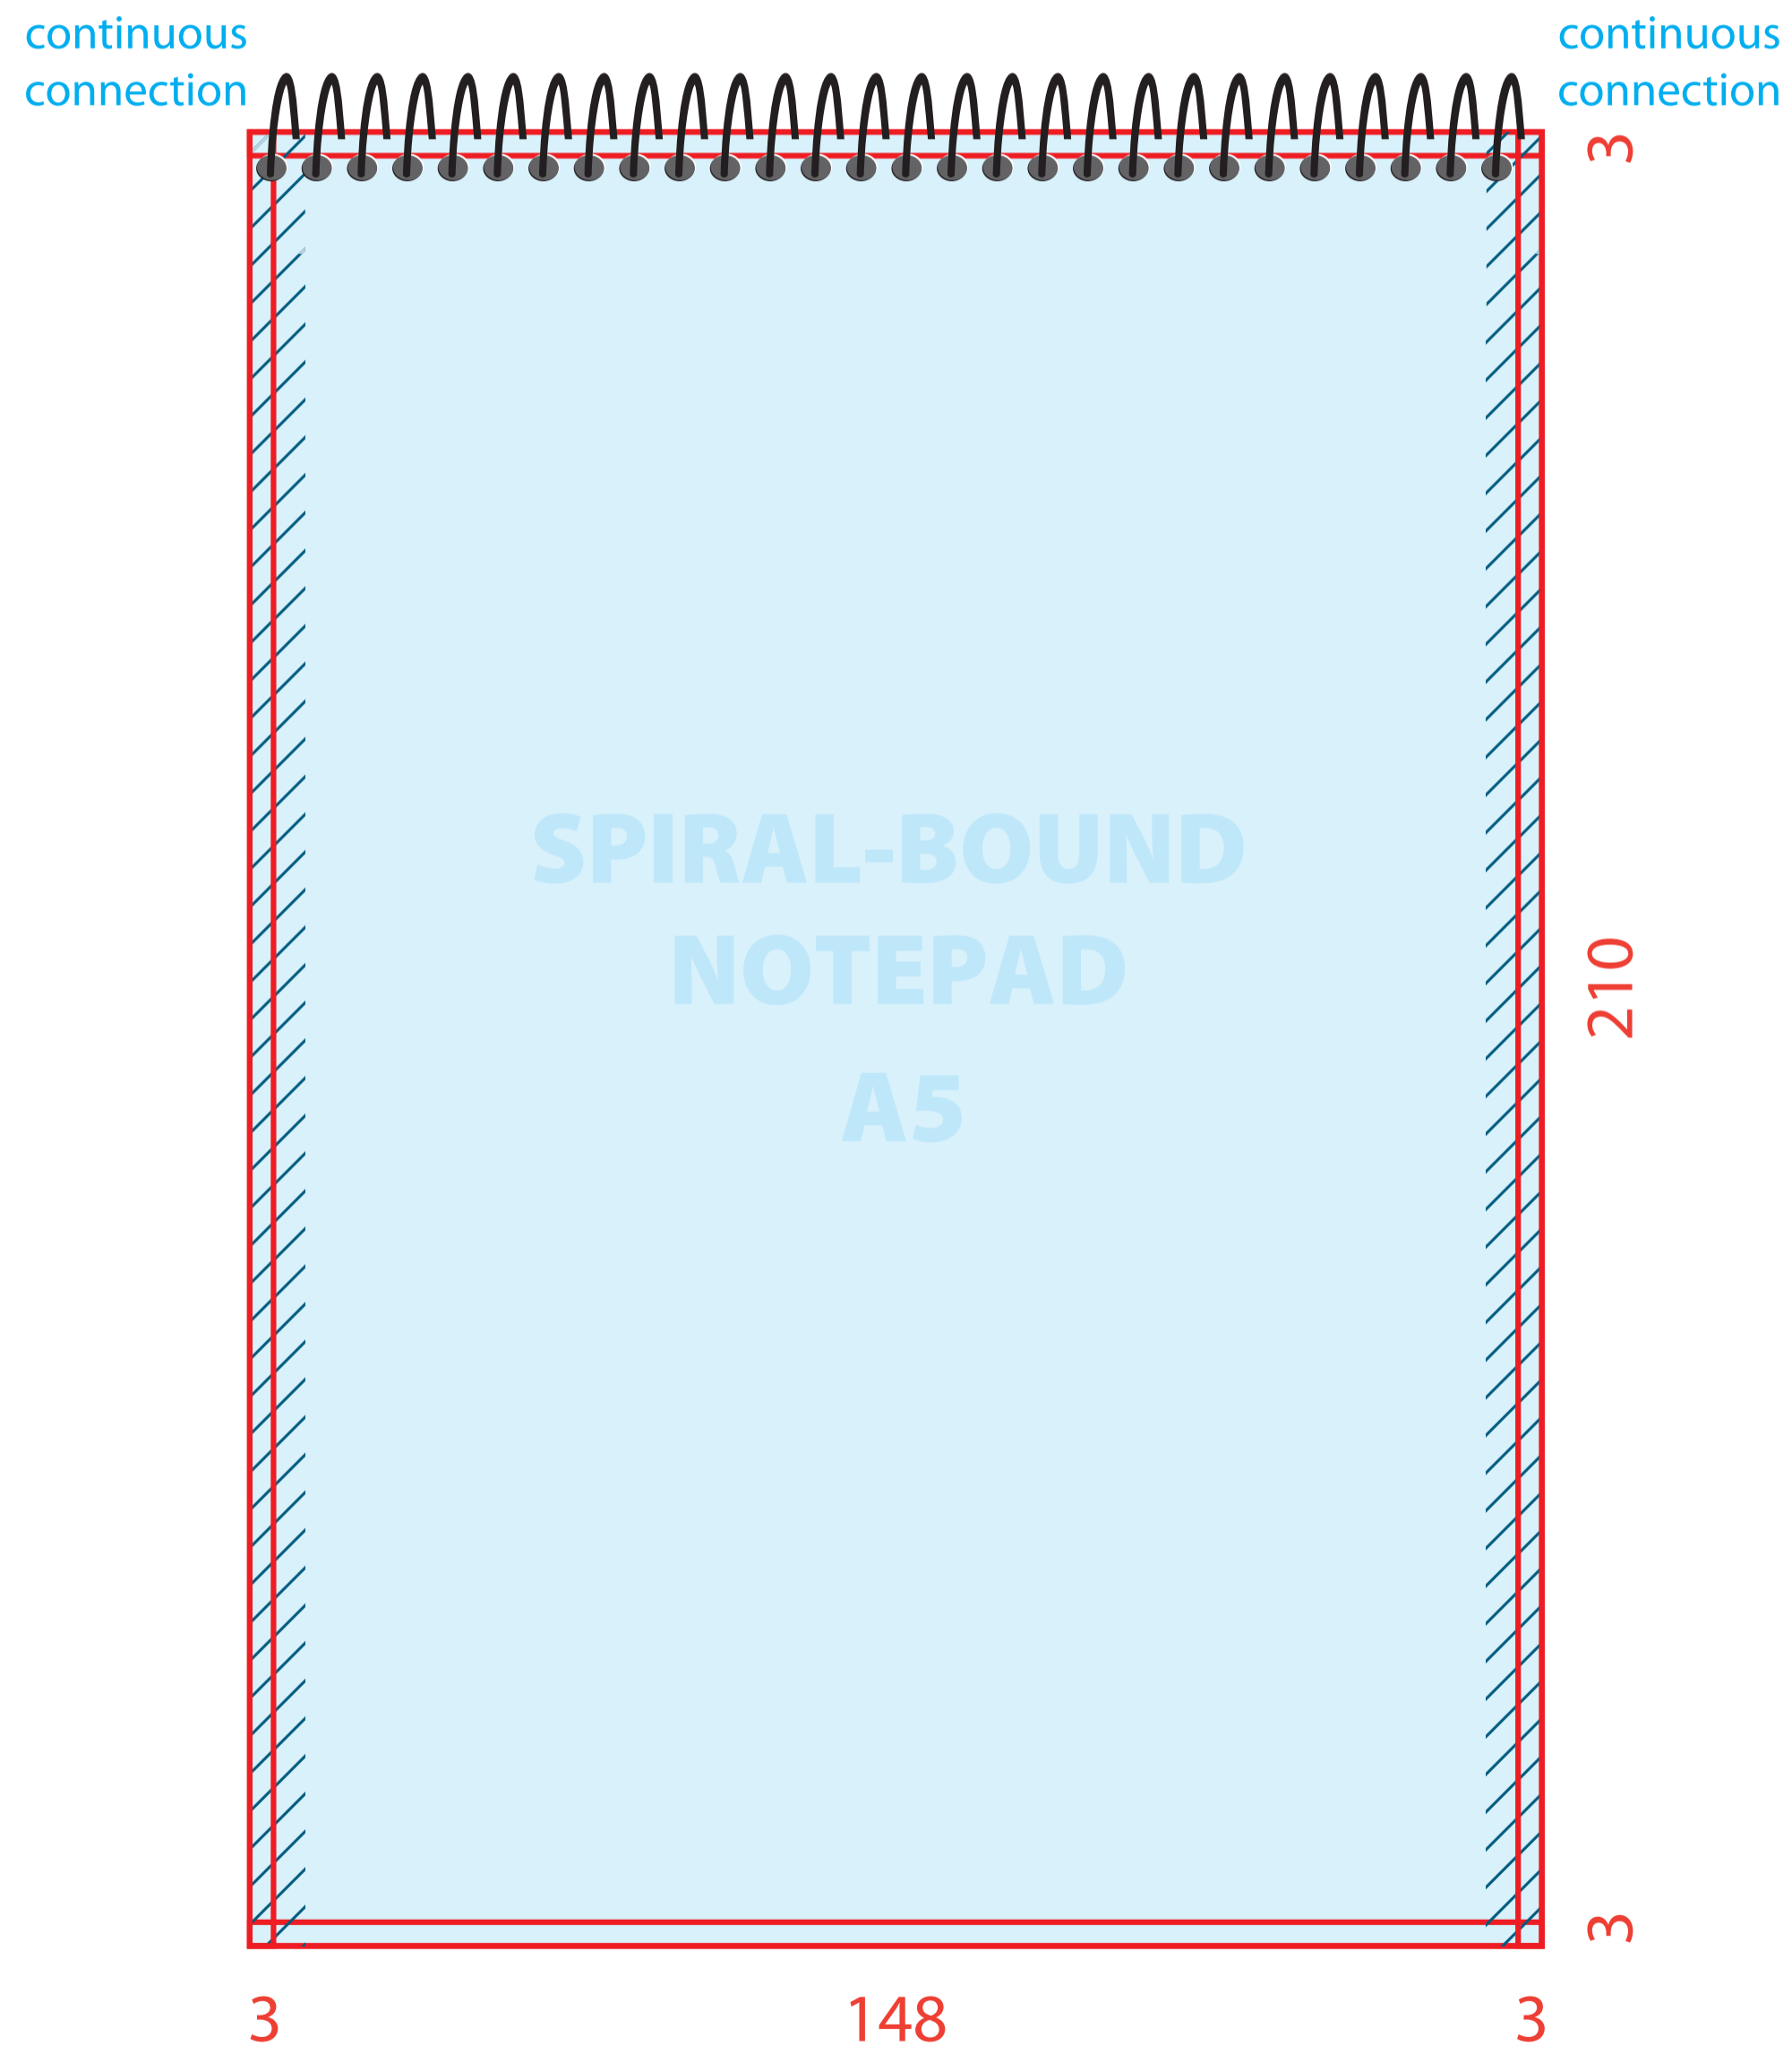

# Drawing and dimensions for the cover of spiral-bound notepads A4

Trim box is 210 x 297 mm  
add 3 mm bleed round - total dimensions is 216 x 303 mm

# Drawing and dimensions for the cover of spiral-bound notepads A5

Trim box is 148x 210 mm  
add 3 mm bleed around - total dimensions is 154x 216mm

## Drawing and dimensions for the cover of spiral-bound notepads A6

Trim box is 105 x 148 mm  
add 3 mm bleed around - total dimensions is 111 x 154 mm

# Example of graphics connection

If a frame is used, its thickness must be set to 8 mm!